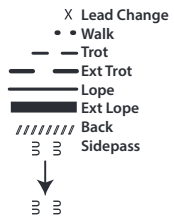

**RANCH RIDING – PATTERN 3**

1. Walk to the left around corner of the arena
2. Trot
3. Extend alongside of the arena and around the corner to center
4. Stop, side pass right
5. 360 degree turn each direction (either way 1st)
6. Walk
7. Trot
8. Lope left lead
9. Extend the lope
10. Change leads (simple or flying)
11. Collect to the lope
12. Extend Trot
13. Stop and back